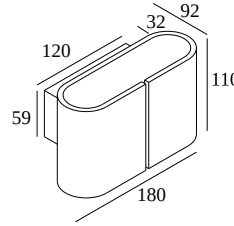

VISO 927 DIM8

275 07 92 ED8 W-W

AVAILABLE IN

BLACK-GOLD MATT 275 07 92 ED8 B-MMAT

WHITE-WHITE 275 07 92 ED8 W-W

[View on website](#)

General info

LOCATION	indoor
INSTALLATION	Wall Surface mounted
INGRESS PROTECTION	IP20
WEIGHT (KG)	1
ADJUSTABILITY	non adjustable
INFORMATION	INCL.LED POWER SUPPLY 500mA-DC