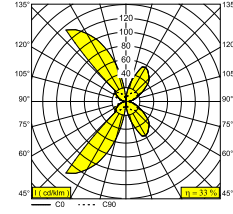

VISO 927 DIM8

275 07 92 ED8 W-W

AVAILABLE IN

BLACK-GOLD MATT 275 07 92 ED8 B-MMAT

WHITE-WHITE 275 07 92 ED8 W-W

[View on website](#)

General info

LOCATION	indoor
INSTALLATION	Wall Surface mounted
INGRESS PROTECTION	IP20
WEIGHT (KG)	1
ADJUSTABILITY	non adjustable
INFORMATION	INCL.LED POWER SUPPLY 500mA-DC

Electrical info

ELECTRICAL	220-240V / 50-60Hz
CLASS	I
POWER SUPPLY	YES
DIM TYPE	mains (phase cut-off)
ENERGY CLASS	F
CERTIFICATES	CB, EAC, ENEC, RCM

Lightsource info

LIGHTSOURCE NAME	LED
LIGHTSOURCE	2 x (LED array 5W / CRI>90 / 2700K / 433lm)
LED TECHNICS (LIGHT SOURCE)	866lm // 10W // 87lm/W
LED TECHNICS (LUMINAIRE)	282lm // 11,5W // 25lm/W